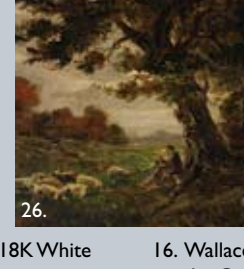

4.

5.

6.

16.

17.

18.

7.

Estate Auction
featuring a selection of
19th century works
November 1, 2009
Preview
Oct 30 - Nov 1

Please
Join Us!

19.

20.

21.

8.

Inquiries
Fine Art
Bekka Sakks - bekka@michaans.com
510-740-0220 ext 119
Furniture & Decorative Arts
Elizabeth Dalton - boo@michaans.com
510-740-0220 ext 127
Asian Works of Art
Sarah Zhu - sarahzhu@michaans.com
510-740-0220 ext 102
Jewelry
Rhonda Harness - jewelry@michaans.com
510-740-0220 ext 125
Stamps and Coins
Michael Rosenberg - stampdept@michaans.com
510-740-0220

22.

23.

24.

9.

We are currently accepting property for upcoming auctions,
please inquire about our risk free consignment policy.
www.michaans.com

25.

26.

27.

10.

11.

12.

13.

14.

15.