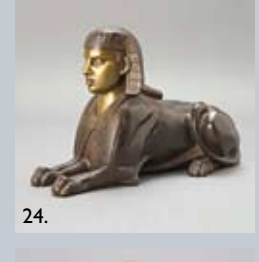

4.

5.

6.

16.

17.

18.

7.

Estate Auction
featuring a selection of
19th century works
November 1, 2009
Preview
Oct 30 - Nov 1

Please
Join Us!

19.

20.

21.

8.

Inquiries
Fine Art
Bekka Sakks - bekka@michaans.com
510-740-0220 ext 119
Furniture & Decorative Arts
Elizabeth Dalton - boo@michaans.com
510-740-0220 ext 127
Asian Works of Art
Sarah Zhu - sarahzhu@michaans.com
510-740-0220 ext 102
Jewelry
Rhonda Harness - jewelry@michaans.com
510-740-0220 ext 125
Stamps and Coins
Michael Rosenberg - stampdept@michaans.com
510-740-0220

22.

23.

24.

9.

We are currently accepting property for upcoming auctions,
please inquire about our risk free consignment policy.
www.michaans.com

25.

26.

27.

10.

11.

12.

13.

14.

15.