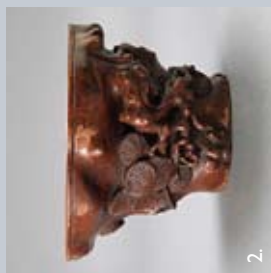

MICHAAN'S AUCTIONS

Auctioneers & Appraisers

Main Gallery

2751 Todd Street
Alameda, California, 94501

Annex Gallery

1951 Monarch Street

Phone 1-800-380-9822 or 510-740-0220

Fax 510-749-7517

www.michaans.com

email: info@michaans.com

Michaan's Auctions

PO Box 489

Alameda, CA 94501

Bonded Pursuant to California Civil Code sec. 1812.600 et seq.

Bond # 70044066

Upcoming Auctions and Events

Free Appraisal Events

Every Wednesday
Main Gallery

10am-1pm

Estate Auction

Sunday, November 1, 12 noon
Main Gallery

Preview

Friday, October 30, 10am - 5pm
Saturday, October 31, 10am - 5pm
Sunday, November 1, 9am until end of sale

Annex Auction

Tuesday, November 3, 10am
Wednesday, November 4 10am
Annex Gallery (Building 25)

Preview

Sunday, November 1, 9am - 5pm
Monday, November 2, 9am - 5pm
Tuesday, November 3, 9am until end of sale
Wed., November 4, 9am until end of sale

The St. Helena Antiques, Richard Larson Auction of Wine Related Antiques & Artifacts

Saturday, December 5, 10am
Main Gallery

Preview

Friday, December 4, 10am - 5pm
Saturday, October 31, 9am until end of sale

Estate Auction

Sunday, December 6, 12 noon
Main Gallery

Preview

Friday, December 4, 10am - 5pm
Saturday, December 5, 9am - 5pm
Sunday, December 6, 9am until end of sale

Annex Auction

Tuesday, December 8, 10am
Wednesday, December 9, 10am
Annex Gallery (Building 25)

Preview

Sunday, December 6, 9am - 5pm
Monday, December 7, 9am - 5pm
Tuesday, December 8, 9am until end of sale
Wednesday, December 9, 9am until end of sale

Fine Art, Furniture, Decorative Arts and Jewelry Auction

Thursday, December 10, 10am
Main Gallery

Preview

Friday, December 4, 10am - 5pm
Saturday, December 5, 9am - 5pm
Sunday, December 6, 9 - 4pm
Thursday, December 10, 9am until end of sale

Fine Asian Works of Art

Friday, December 11, 1pm
Main Gallery

Preview

Friday, December 4, 10am - 5pm
Saturday, December 5, 9am - 5pm
Sunday, December 6, 9am - 4pm
Thursday, December 10, 9am - 5pm
Friday, December 11, 9am until end of sale

Please save this mailer and refer to the calendar for auction dates and events. To sign up for email reminders of important auction dates, visit our website at www.michaans.com.

Follow us on Facebook or Twitter: