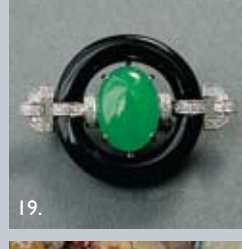

4.

5.

6.

16.

17.

18.

7.

Estate Auction
featuring a selection of
19th century works
November 1, 2009
Preview
Oct 30 - Nov 1

Please
Join Us!

19.

20.

21.

8.

Inquiries
Fine Art
Bekka Sakks - bekka@michaans.com
510-740-0220 ext 119
Furniture & Decorative Arts
Elizabeth Dalton - boo@michaans.com
510-740-0220 ext 127
Asian Works of Art
Sarah Zhu - sarahzhu@michaans.com
510-740-0220 ext 102
Jewelry
Rhonda Harness - jewelry@michaans.com
510-740-0220 ext 125
Stamps and Coins
Michael Rosenberg - stampdept@michaans.com
510-740-0220

22.

23.

24.

9.

We are currently accepting property for upcoming auctions,
please inquire about our risk free consignment policy.
www.michaans.com

25.

26.

27.

10.

11.

12.

13.

14.

15.