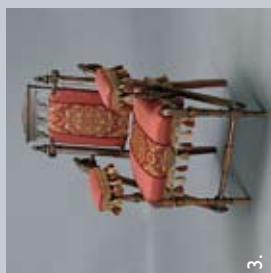

MICHAAN'S AUCTIONS

Auctioneers & Appraisers

Main Gallery
2751 Todd Street
Alameda, California, 94501
Annex Gallery
1951 Monarch Street

Phone 1-800-380-9822 or 510-740-0220
Fax 510-749-7517
www.michaans.com
email: info@michaans.com

Michaan's Auctions
PO Box 489
Alameda, CA 94501
Bonded Pursuant to California Civil Code sec. 1812.600 et seq.
Bond # 70044066

PRSRT FIRST CLASS
U.S. POSTAGE PAID
SAN JOSE, CA
PERMIT NO. 666

RETURN SERVICE REQUESTED

1.

3.

2.

4.

5.

6.

Upcoming Auctions and Events

Free Appraisal Every Wednesday, 10am-1pm

Main Gallery

Free Guided Gallery Preview

Saturday, September 5, 10:30am

Main Gallery

Estate Auction

Sunday, September 6, 12 noon

Main Gallery

Annex Auction

Tuesday, September 8, 10am

Wednesday, September 9, 10am

Annex Gallery (Building 25)

Estate Auction

Sunday, October 4, 12 noon

Main Gallery

Annex Auction

Tuesday, October 6, 10am

Wednesday, October 7, 10am

Annex Gallery (Building 25)

Estate Auction

Sunday, November 1, 12 noon

Main Gallery

Annex Auction

Tuesday, November 3, 10am

Wednesday, November 4, 10am

Annex Gallery (Building 25)

Coming Soon: A Collection of Wine Related Antiques and Collectibles

Please save this mailer and refer to the calendar for auction dates and events. To sign up for email reminders of important auction dates, visit our website at www.michaans.com.

This month's focus:

19th and 20th Century Latin American works
To reserve your spot call x116
or email rsvp@michaans.com

Preview

Friday, September 4, 10am - 5pm

Saturday, September 5, 10am - 5pm

Sunday, September 6, 9am until end of sale

Preview

Sunday, September 6, 9am - 5pm

Monday, September 7, 9am - 5pm

Tuesday, September 8, 9am until end of sale

Wed., September 9, 9am until end of sale

Preview

Friday, October 2, 10am - 5pm