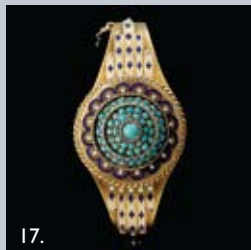

7.

8.

9.

19.

20.

21.

10.

Estate Auction Featuring 19th Century Works September 6, 2009

Preview September 4-6

Inquiries

Fine Art

Jane Alexiadis - jane@michaans.com
510-740-0220 ext 110

Furniture & Decorative Arts

Elizabeth Dalton - boo@michaans.com
510-740-0220 ext 127

Asian Works of Art

Sarah Zhu - sarahzhu@michaans.com
510-740-0220 ext 102

Jewelry

Rhonda Harness - jewelry@michaans.com
510-740-0220 ext 125

Stamps and Coins

Michael Rosenberg - stampdept@michaans.com
510-740-0220

We are currently accepting property for upcoming auctions.
Call 510-740-0220 or email info@michaans.com for more
information.

www.michaans.com

11.

12.

13.

14.

15.

16.

17.

18.

Notice:
Bay Bridge closed for retrofitting:
8pm, September 3 through 5am,
September 8. More
info at 511.org.

22.

23.

24.

25.