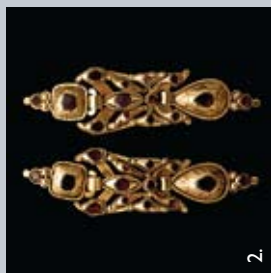

MICHAAN'S AUCTIONS

Auctioneers & Appraisers

Main Gallery
2751 Todd Street
Alameda, California, 94501
Annex Gallery
1951 Monarch Street

Phone 1-800-380-9822 or 510-740-0220
Fax 510-749-7517
www.michaans.com
email: info@michaans.com

Michaan's Auctions
PO Box 489
Alameda, CA 94501
Bonded Pursuant to California Civil Code sec. 1812.600 et seq.
Bond # 70044066

PRSRT FIRST CLASS
U.S. POSTAGE PAID
SAN JOSE, CA
PERMIT NO. 666

RETURN SERVICE REQUESTED

1.

3.

2.

4.

5.

6.

Upcoming Auctions and Events

Free Appraisal Every Wednesday, 10am-1pm

Main Gallery

Free Guided Gallery Preview

Saturday, September 5, 10:30am

Main Gallery

Estate Auction

Sunday, September 6, 12 noon

Main Gallery

Annex Auction

Tuesday, September 8, 10am

Wednesday, September 9, 10am

Annex Gallery (Building 25)

Estate Auction

Sunday, October 4, 12 noon

Main Gallery

Annex Auction

Tuesday, October 6, 10am

Wednesday, October 7, 10am

Annex Gallery (Building 25)

Estate Auction

Sunday, November 1, 12 noon

Main Gallery

Annex Auction

Tuesday, November 3, 10am

Wednesday, November 4, 10am

Annex Gallery (Building 25)

Coming Soon: A Collection of Wine Related Antiques and Collectibles

Please save this mailer and refer to the calendar for auction dates and events. To sign up for email reminders of important auction dates, visit our website at www.michaans.com.

This month's focus:

19th and 20th Century Latin American works
To reserve your spot call x116
or email rsvp@michaans.com

Preview

Friday, September 4, 10am - 5pm

Saturday, September 5, 10am - 5pm

Sunday, September 6, 9am until end of sale

Preview

Sunday, September 6, 9am - 5pm

Monday, September 7, 9am - 5pm

Tuesday, September 8, 9am until end of sale

Wed., September 9, 9am until end of sale

Preview

Friday, October 2, 10am - 5pm