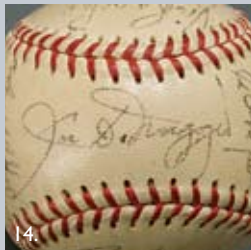

7.

8.

9.

19.

20.

21.

10.

Estate Auction Featuring 19th Century Works September 6, 2009

Preview September 4-6

Inquiries

Fine Art

Jane Alexiadis - jane@michaans.com
510-740-0220 ext 110

Furniture & Decorative Arts

Elizabeth Dalton - boo@michaans.com
510-740-0220 ext 127

Asian Works of Art

Sarah Zhu - sarahzhu@michaans.com
510-740-0220 ext 102

Jewelry

Rhonda Harness - jewelry@michaans.com
510-740-0220 ext 125

Stamps and Coins

Michael Rosenberg - stampdept@michaans.com
510-740-0220

We are currently accepting property for upcoming auctions.
Call 510-740-0220 or email info@michaans.com for more
information.

www.michaans.com

11.

12.

13.

14.

15.

16.

17.

18.

Notice:
Bay Bridge closed for retrofitting:
8pm, September 3 through 5am,
September 8. More
info at 511.org.

22.

23.

24.

25.