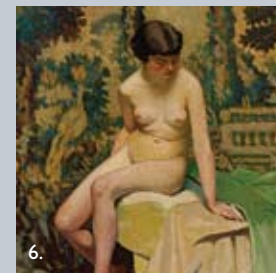

6.

Upcoming Auctions and Events

Now hosting free appraisal events every Wednesday, 10am - 1pm!

Main Gallery

Estate Auction

Sunday, March 1, 12pm

Main Gallery

Annex Auction

Tuesday, March 3, 10am

Wednesday, March 4, 10am

Annex Gallery (Building 25)

Estate Auction

Sunday, April 5, 12pm

Main Gallery

Ethnographic Art Auction

Monday, April 6, 12pm

Main Gallery

Annex Auction

Tuesday, April 7, 10am

Wednesday, April 8, 10am

Annex Gallery (Building 25)

Estate Auction

Sunday, May 3, 12pm

Main Gallery

Annex Auction

Tuesday, May 5, 10am

Wednesday, May 6, 10am

Annex Gallery (Building 25)

Preview

Friday, February 27, 10am - 5pm

Saturday, February 28, 10am - 5pm

Sunday, March 1, 9am until end of sale

Preview

Sunday, March 1, 9am - 5pm

Monday, March 2, 9am - 5pm

Tuesday, March 3, 9am until end of sale

Wednesday, March 4, 9am until end of sale

Preview

Friday, April 3, 10am - 5pm

Saturday, April 4, 10am - 5pm

Sunday, April 5, 9am until end of sale

Preview

Friday, April 3, 10am - 5pm

Saturday, April 4, 10am - 5pm

Sunday, April 5, 9am - 4pm

Monday, April 6, 9am until end of sale

Preview

Sunday, April 5, 9am - 5pm

Monday, April 6, 9am - 5pm

Tuesday, April 7, 9am until end of sale

Wednesday, April 8, 9am until end of sale

Preview

Friday, May 1, 10am - 5pm

Saturday, May 2, 10am - 5pm

Sunday, May 3, 9am until end of sale

Preview

Sunday, May 3, 9am - 5pm

Monday, May 4, 9am - 5pm

Tuesday, May 5, 9am until end of sale

Wednesday, May 6, 9am until end of sale